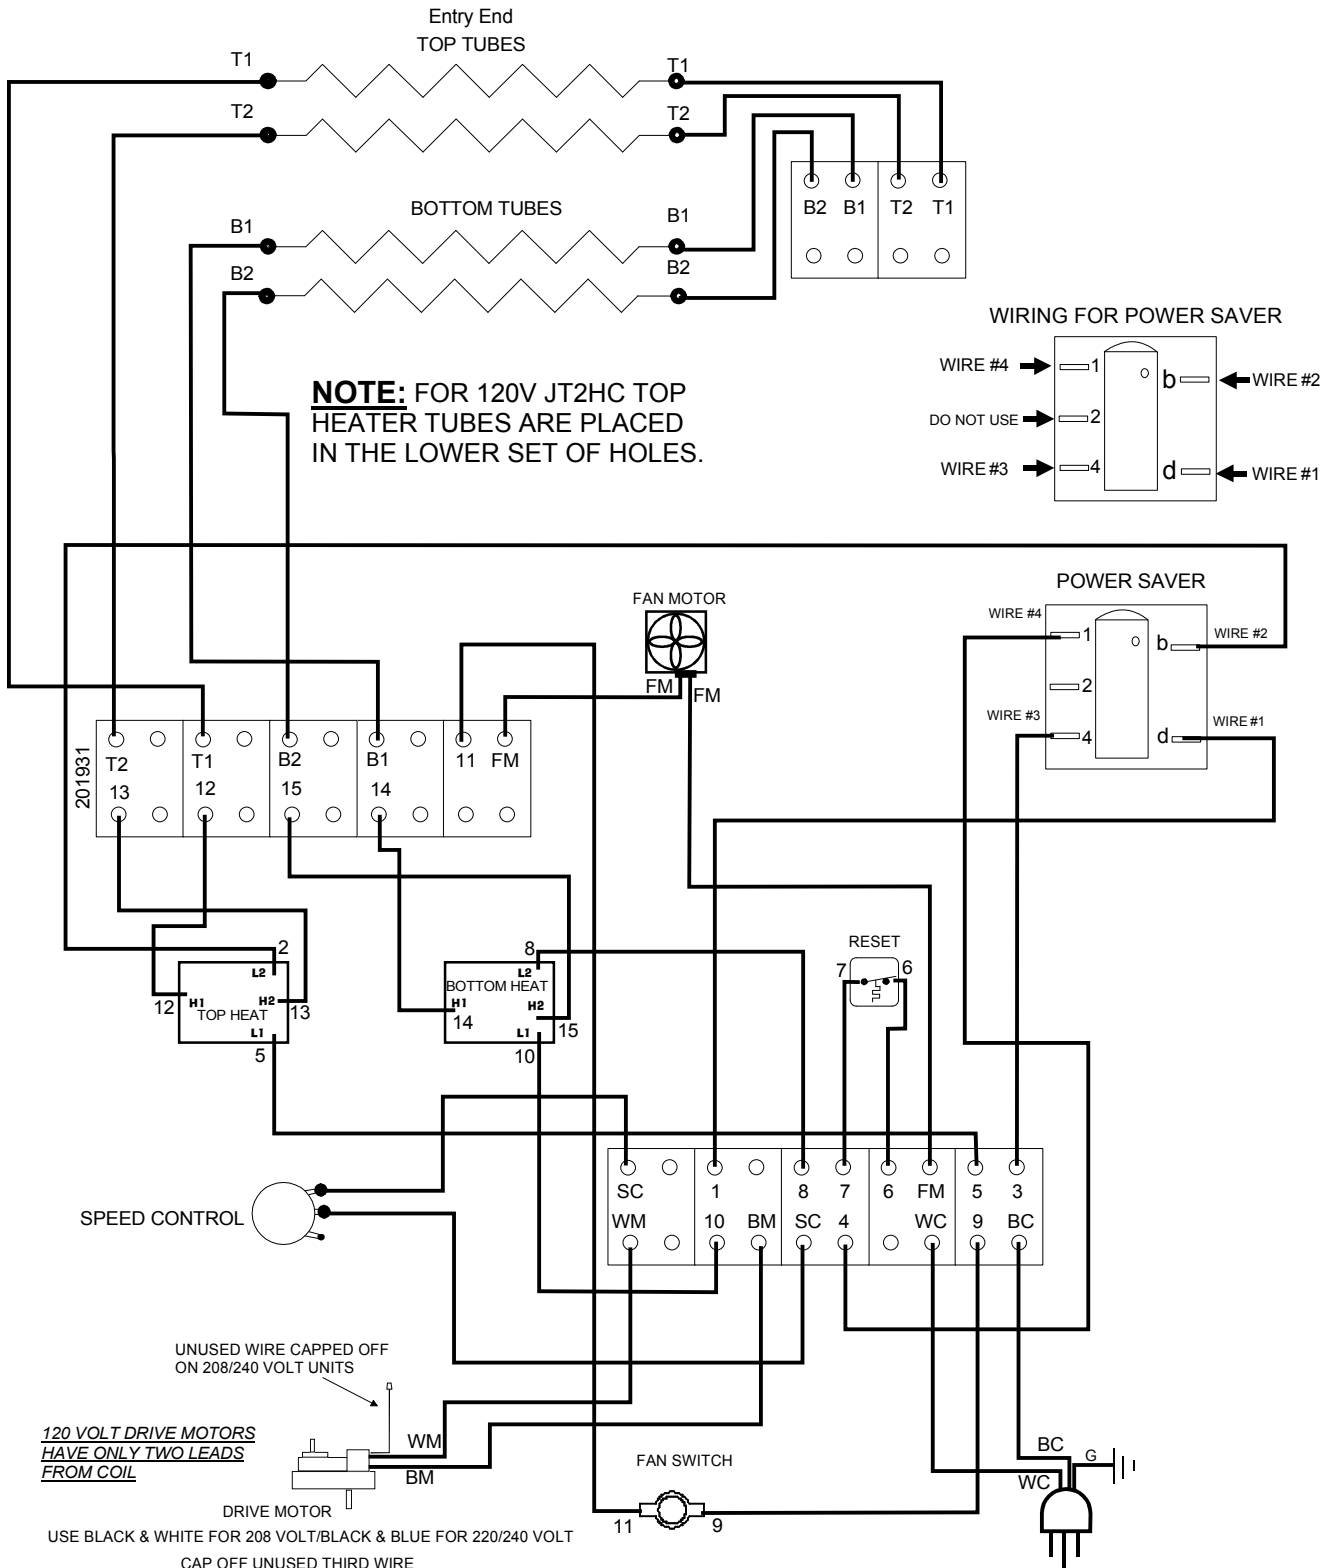

REVISION			
REV	DATE	DESCRIPTION	Approved
A	09/10/12	Replace Ark-Less Power Saver Switch With E-Switch Power Saver	MJC
B	11/18/13	Turned 2 position terminal block 90 deg	MJC

WD006-B

**PER REV. A:
USE FOR UNIT WITH S/N 1205-2371101 AND GREATER**

BELLECO INC. FOOD EQUIPMENT SPECIALISTS P. O. BOX 880 SACO ME 04072	DRAWN BY: MICHAEL CLAVET	WIRE DIAGRAM WD006-A JT2HC 120 VOLT JT2HC JT3HC 208, 220, 240 VOLT SINGLE PHASE
	DATE: 11/18/13	