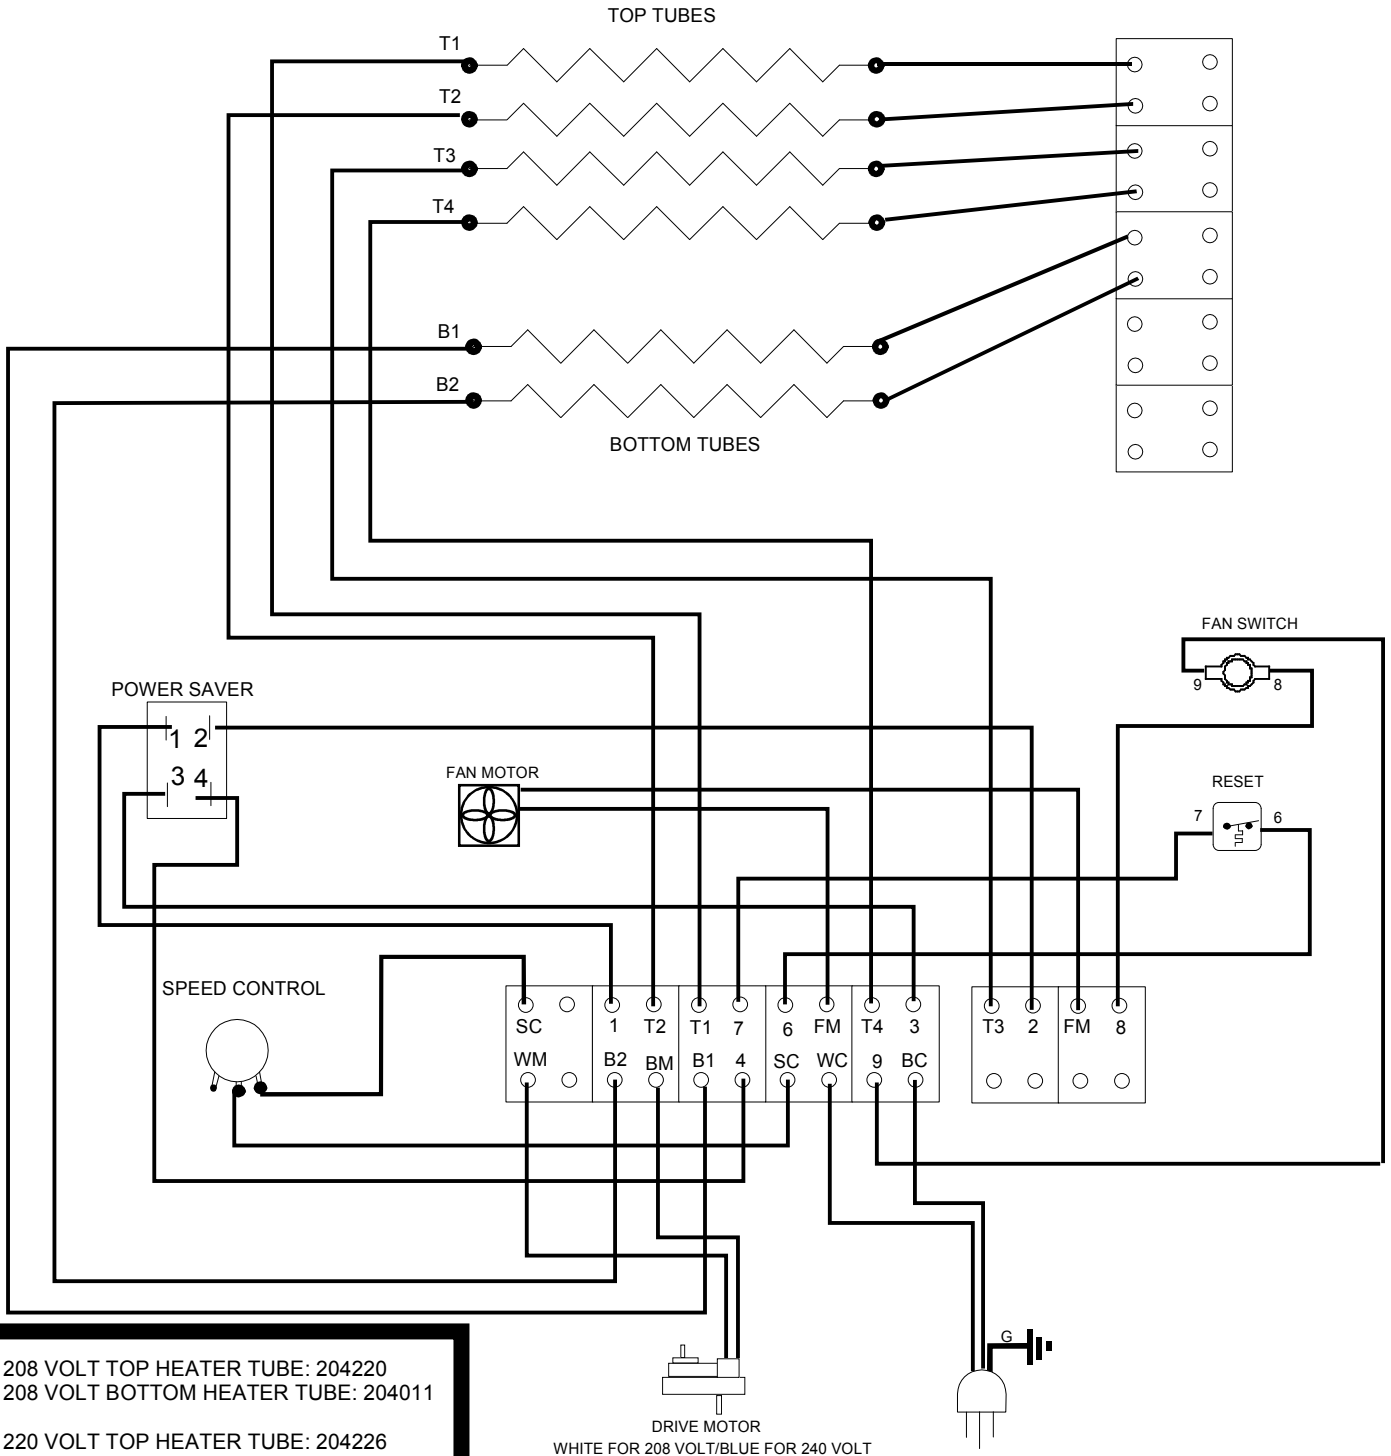

REVISION			
REV	DATE	DESCRIPTION	ECN #

WD023

Entry End

208 VOLT TOP HEATER TUBE: 204220
 208 VOLT BOTTOM HEATER TUBE: 204011

220 VOLT TOP HEATER TUBE: 204226
 220 VOLT BOTTOM HEATER TUBE: 204019

240 VOLT TOP HEATER TUBE :204221
 240 VOLT BOTTOM HEATER TUBE: 204032

DRIVE MOTOR
 WHITE FOR 208 VOLT/BLUE FOR 240 VOLT

NOTE: CONVEYOR CONTINUES TO OPERATE WHEN TEMP HIGH LIMIT IS TRIPPED

BELLECO INC. FOOD EQUIPMENT SPECIALISTS P. O. BOX 880 SACO ME 04072	DRAWN BY: MICHAEL CLAVET	WIRE DIAGRAM JT2B, 3.2 kW QUARTZ TUBES 208, 240 VOLT SINGLE PHASE
	DATE: 01/14/10	