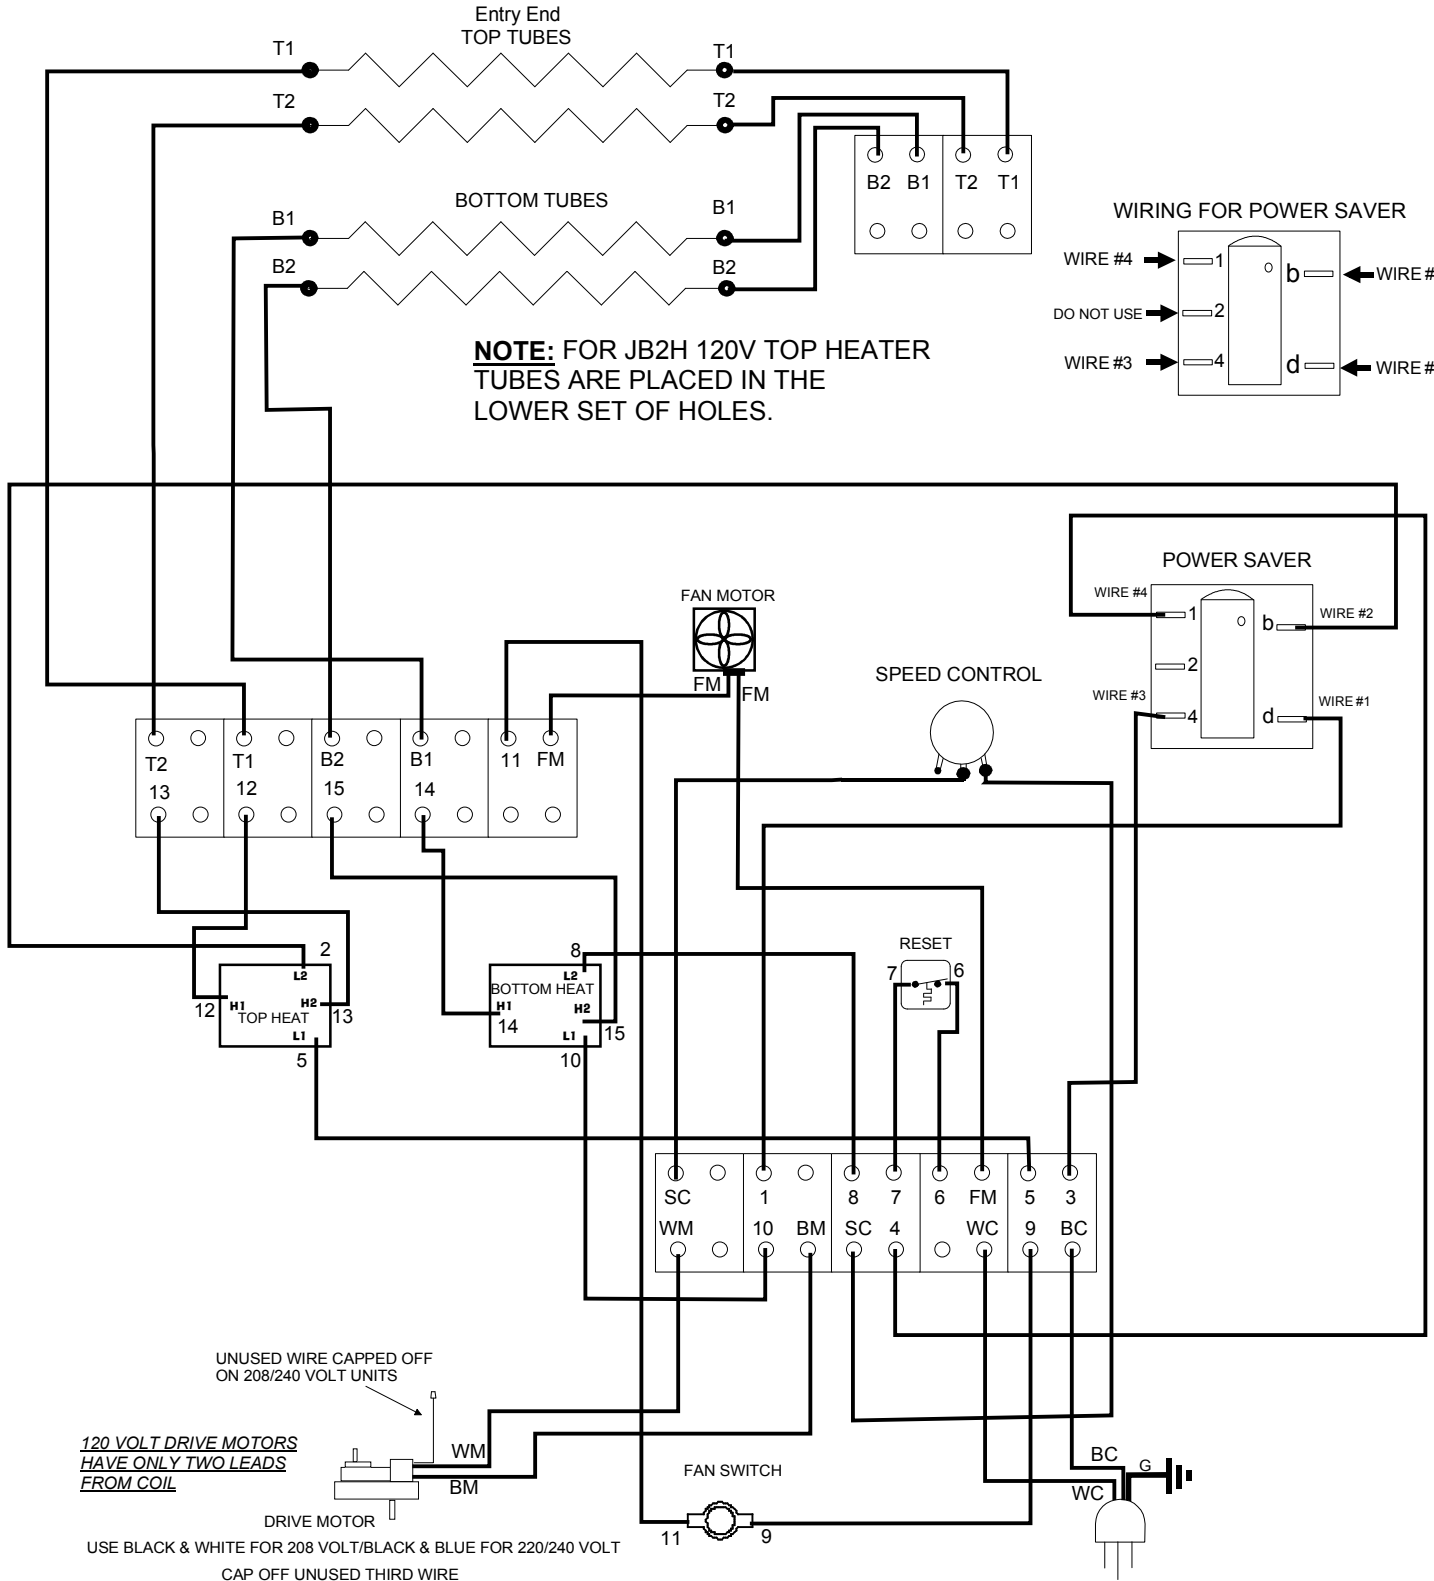

REVISION			
REV	DATE	DESCRIPTION	Approved
A	09/10/12	Replace Ark-Less Power Saver Switch With E-Switch Power Saver	MJC
B	11/18/13	Turned 2 position terminal block 90 deg	MJC

WD027-B

BELLECO INC. FOOD EQUIPMENT SPECIALISTS P. O. BOX 880 SACO ME 04072	DRAWN BY: MICHAEL CLAVET	WIRE DIAGRAM WD027 JB2(H) 120 VOLT JB2(H) 208, 220, 240 VOLT SINGLE PHASE
	DATE: 06/30/2012	